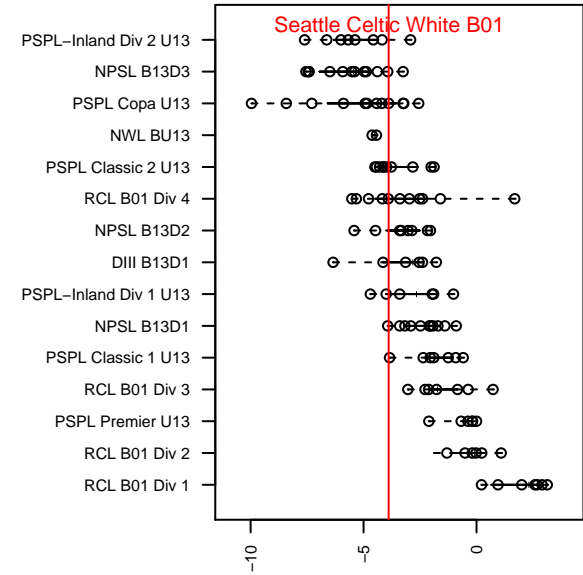

# Seattle Celtic White B01

Seattle Celtic  
 Seattle, WA  
 B01 total strength=728  
 attack=1.07 defense=0.57  
 fall league = PSPL Copa U13  
 spr league = Spr PSPL Copa U13

alt names used:  
 Seattle Celtic B01 White  
 SEATTLE CELTIC FC SEATTLE CELTIC B01 V  
 Seattle Celtic B01 White

Venues played:  
 2013 WA Cup BU12 Bronze U12  
 2014 REDAPT Cup Silver U13  
 2014 PSPL Copa U13  
 2014 Spr PSPL Copa U13

**Seattle Celtic White B01**  
 Dots are actual minus expected GF (blue circles) and GA (red triangles).  
 Blue line is smoothed change in attack strength. Red is smoothed change in defense strength.

**attack and defense variance (black dot)  
relative to other teams  
and top 10 in region**

**attack and defense rating  
relative to others at age  
and all opponents in last 13 months**

**Performance relative to 13 month average**